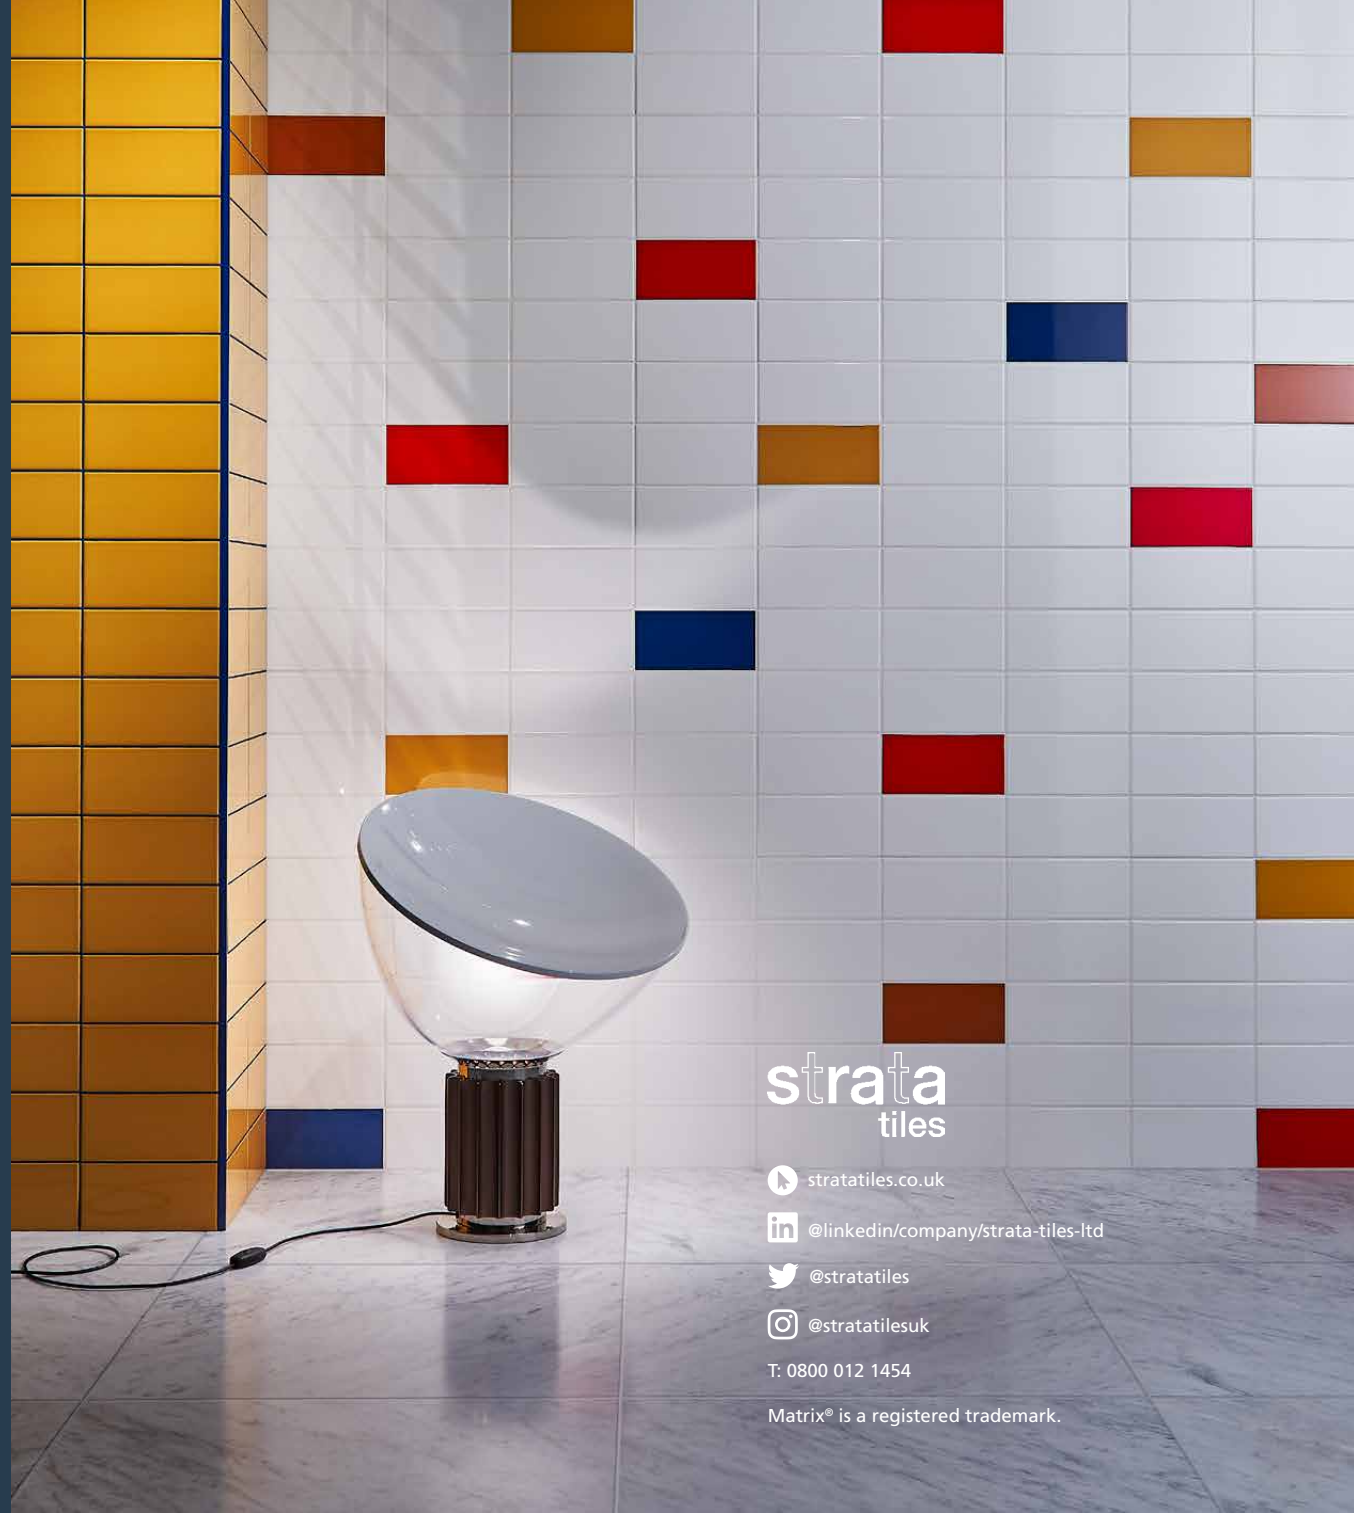

# YOUR COLOUR, YOUR DESIGN.

The Matrix Collection inspires creativity. This unprecedented portfolio of high quality, coloured ceramic wall tiles is accompanied by perfectly matching trims and grouts.

The palette gives you the unique opportunity to curate co-ordinated looks or mix and match colours to create striking design statements.